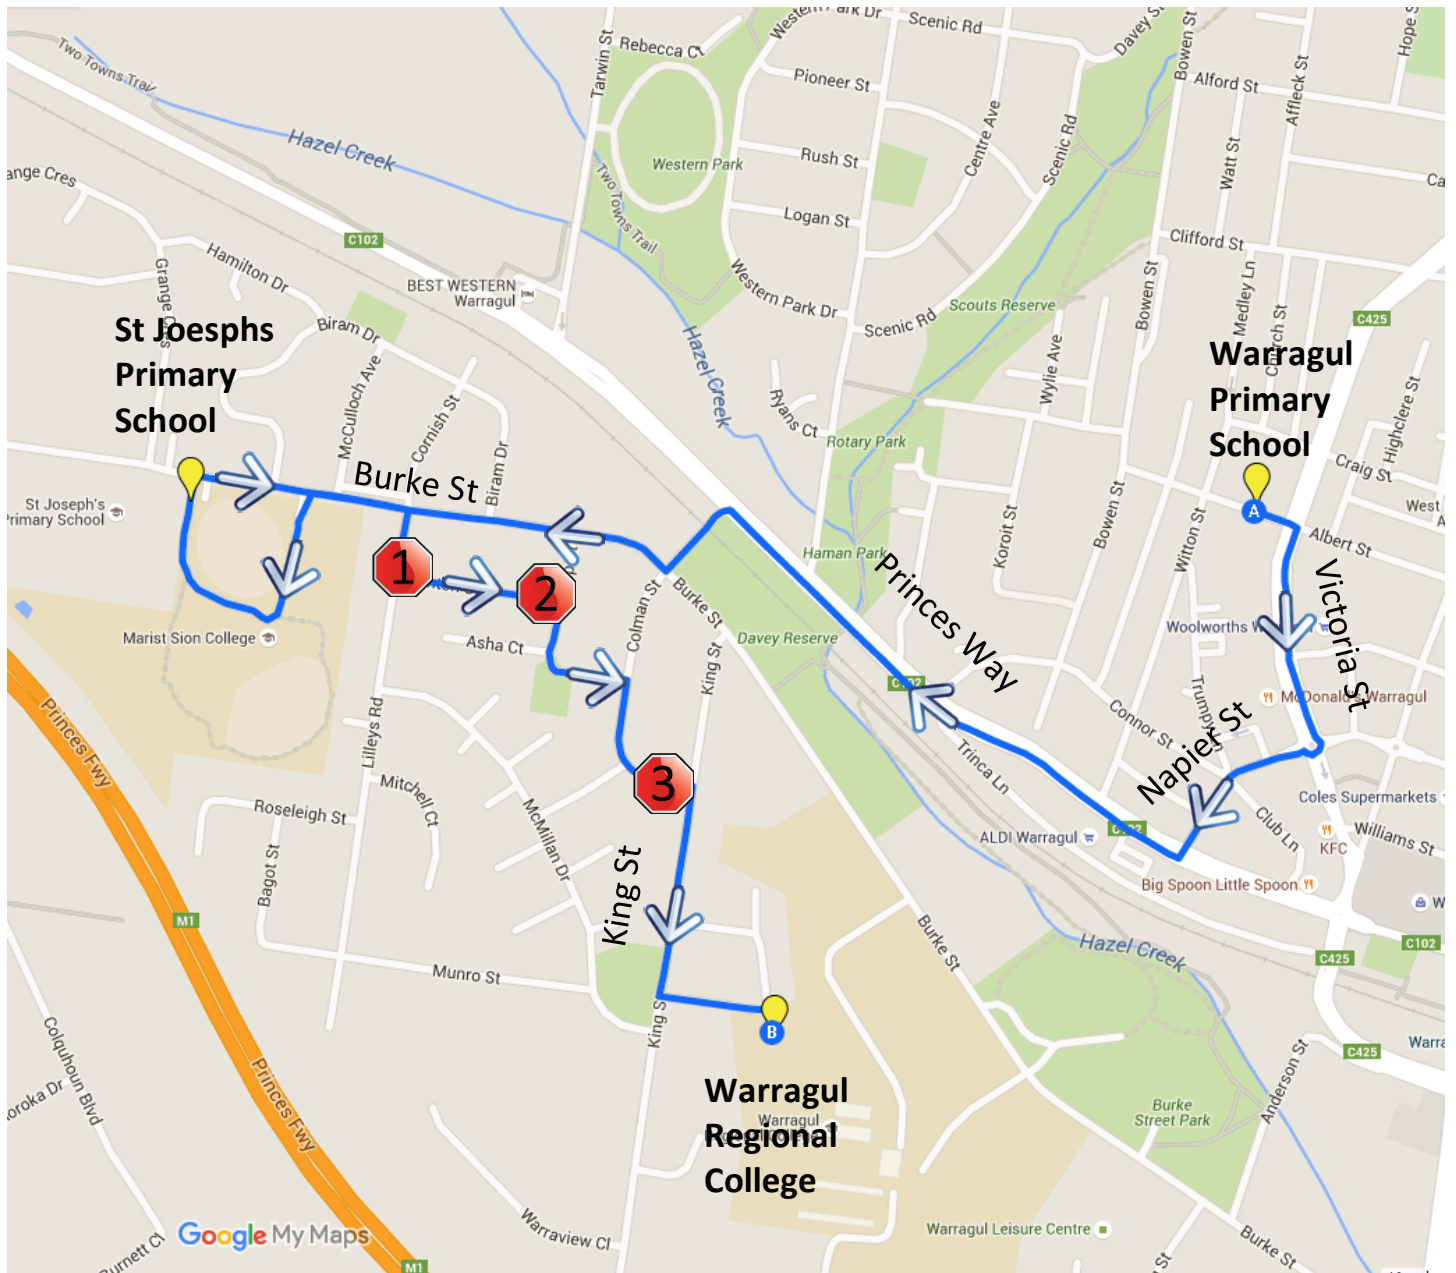

Town Run #2 – Morning Route

St Joesphs Transfer – Warragul Primary School

Stop	Description	Time
	Warragul Regional College	8:30
1	2 Colman St	8:32
2	Corner of Phillip & Fenton St	8:34
3	Corner of Fenton St & Lilley Rd	8:35
	St Joes Primary School	8:37
	Warragul Primary School	8:43

Town Run #2 – Afternoon Route

Warragul Primary School - St Joseph's Transfer

Stop	Description	Time
	Warragul Primary School	3:30
	St Joes Primary School	3:36
1	Corner of Fenton St & Lilleys Rd	3:38
2	Corner of Phillip & Fenton St	3:39
3	2 Colman St	3:41
	Warragul Regional College	3:44