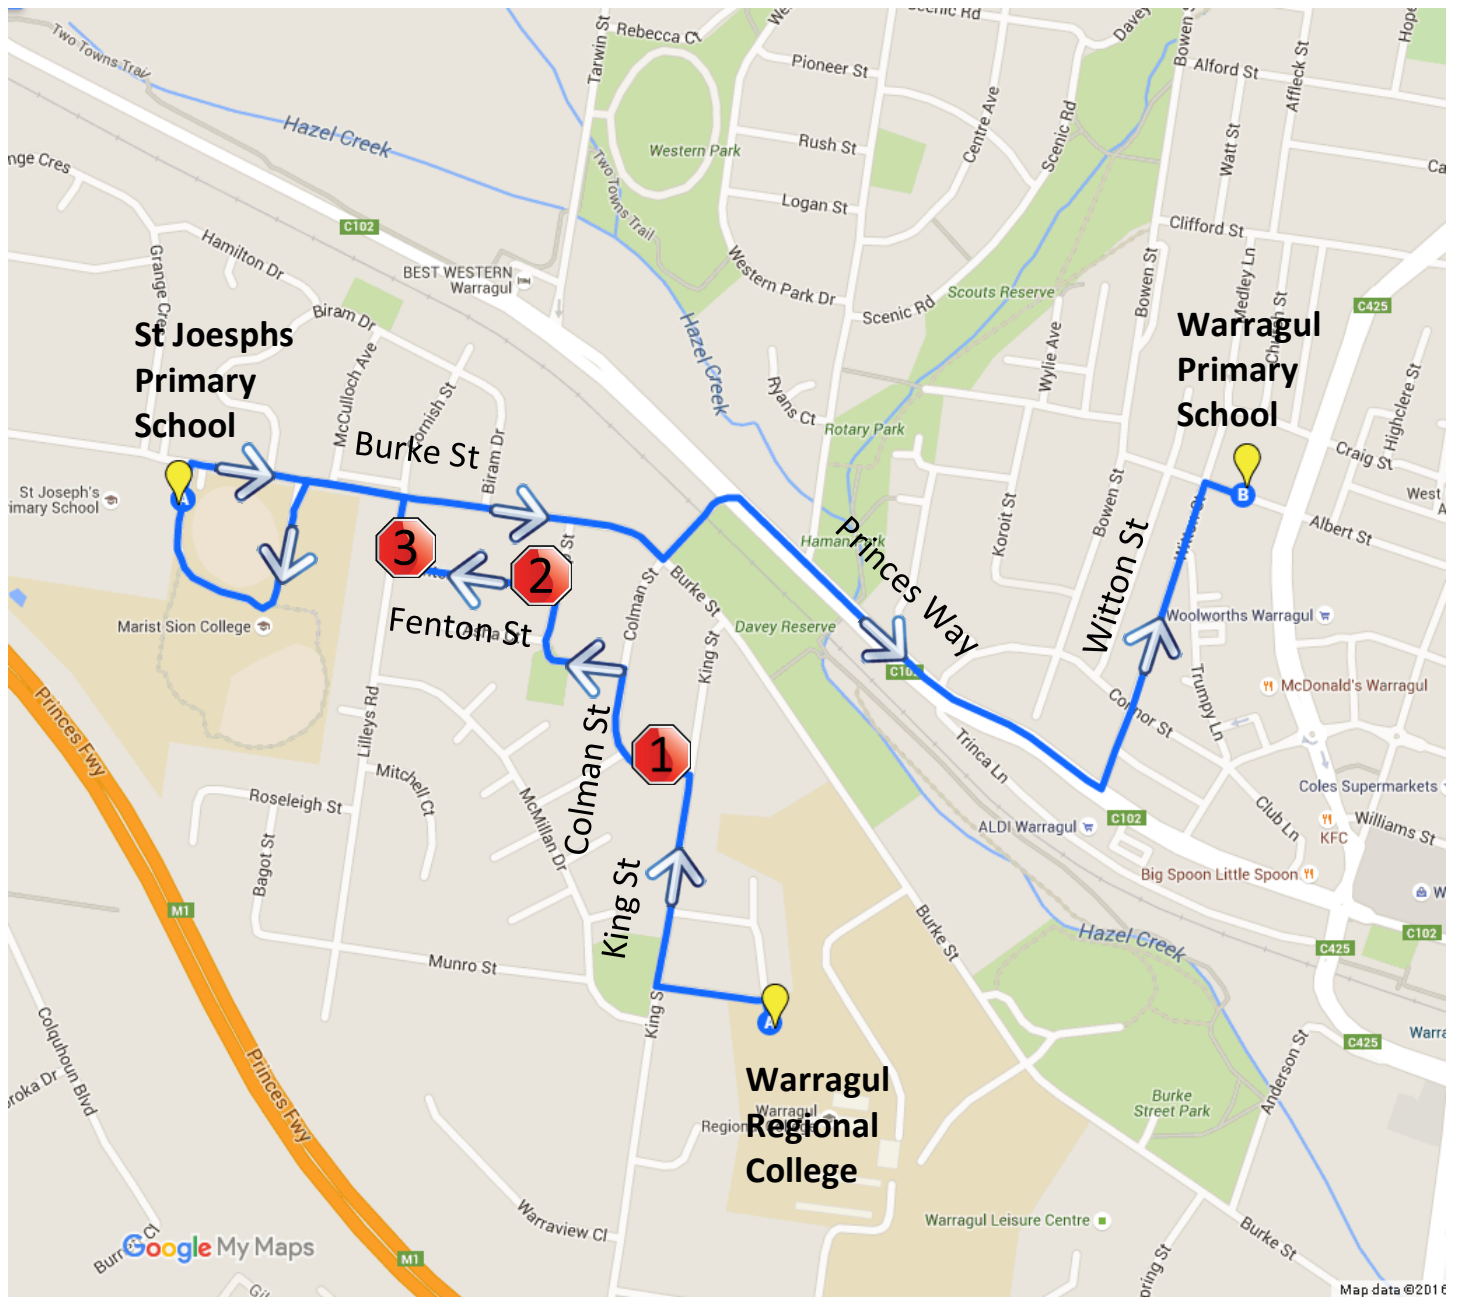

Town Run #2 – Morning Route

St Joesphs Transfer – Warragul Primary School

Stop	Description	Time
	Warragul Regional College	8:30
1	2 Colman St	8:32
2	Corner of Phillip & Fenton St	8:34
3	Corner of Fenton St & Lilley Rd	8:35
	St Joes Primary School	8:37
	Warragul Primary School	8:43

Town Run #2 – Afternoon Route

Warragul Primary School - St Joseph's Transfer

Stop	Description	Time
	Warragul Primary School	3:30
	St Joes Primary School	3:36
1	Corner of Fenton St & Lilleys Rd	3:38
2	Corner of Phillip & Fenton St	3:39
3	2 Colman St	3:41
	Warragul Regional College	3:44