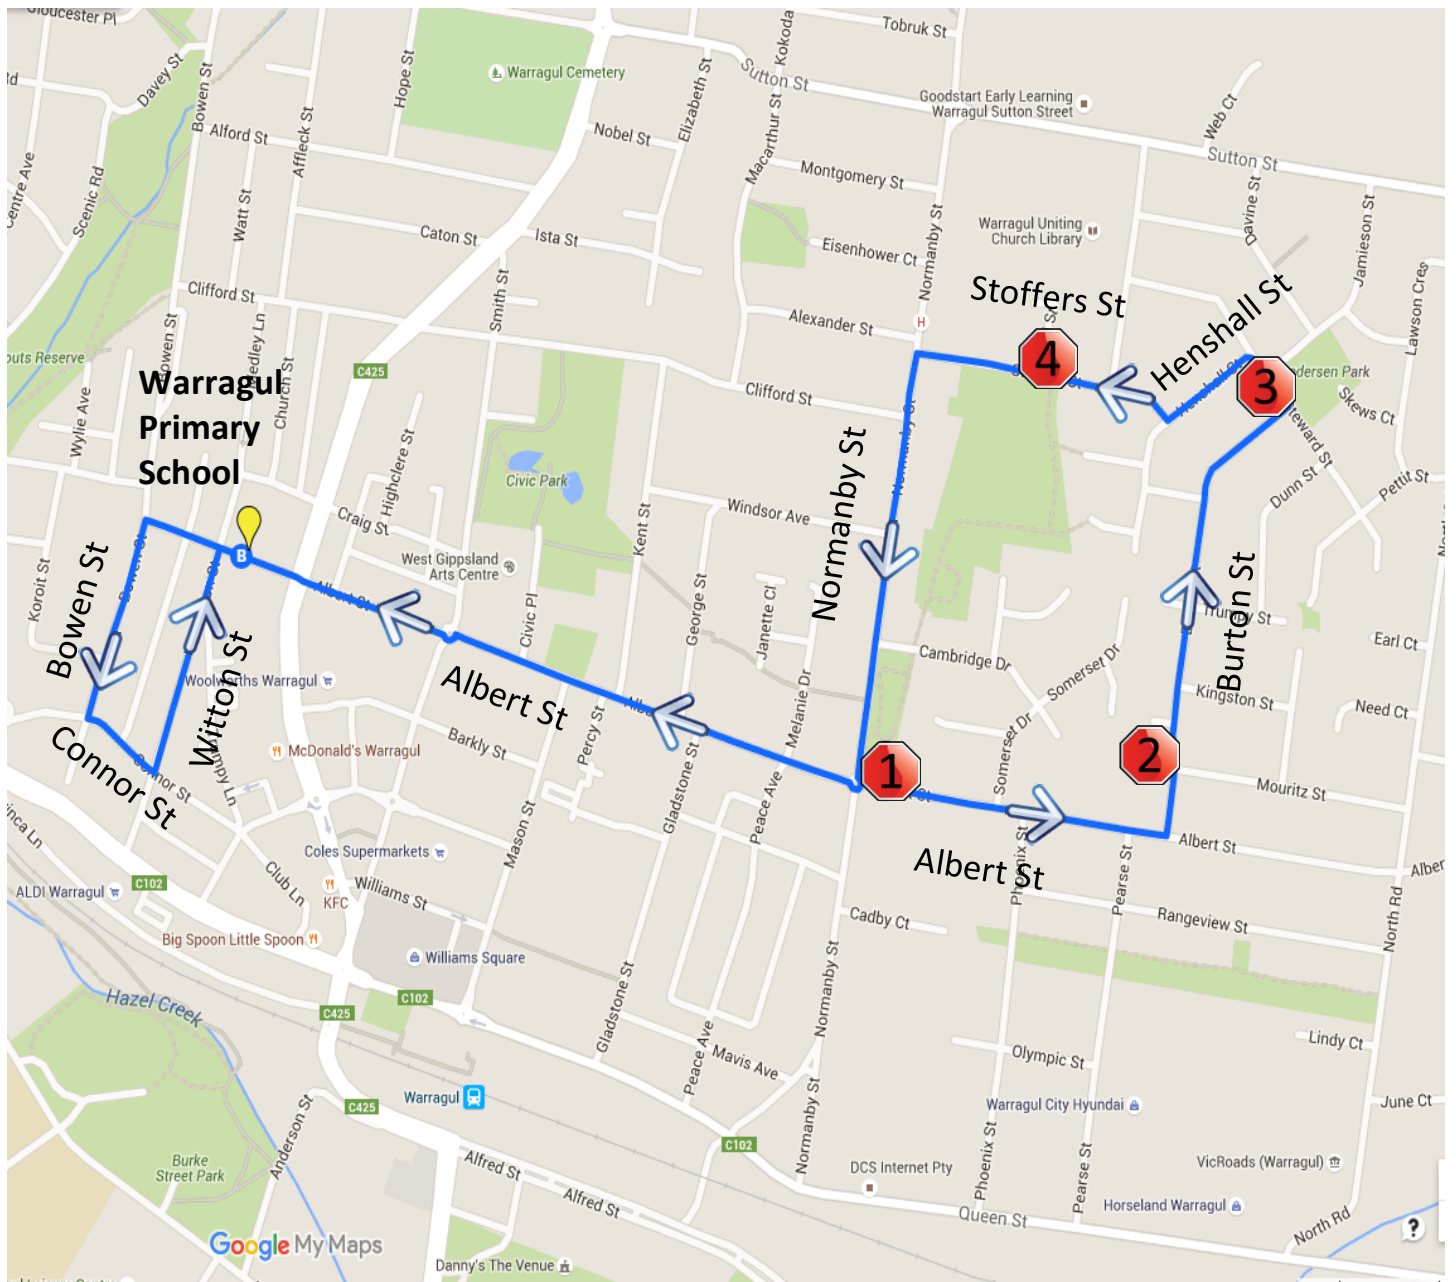

Town Run #1 – Morning Route

Warragul East – Warragul Primary School

Stop	Description	Time
1	Corner of Albert St & Normanby St	8:30
2	Corner of Burton St & Mouritz St	8:32
3	Corner of Burton St & Stewart St	8:35
4	Corner of Stoffers St & Stoll St	8:38
	Warragul Primary School	8:43

Town Run #1 – Afternoon Route

Warragul Primary School – Warragul East

Stop	Description	Time
	Warragul Primary School	3:30
1	Corner of Albert St & Normanby St	3:35
2	Corner of Burton St & Mouritz St	3:37
3	Corner of Burton St & Stewart St	3:40
4	Corner of Stoffers St & Stoll St	3:43