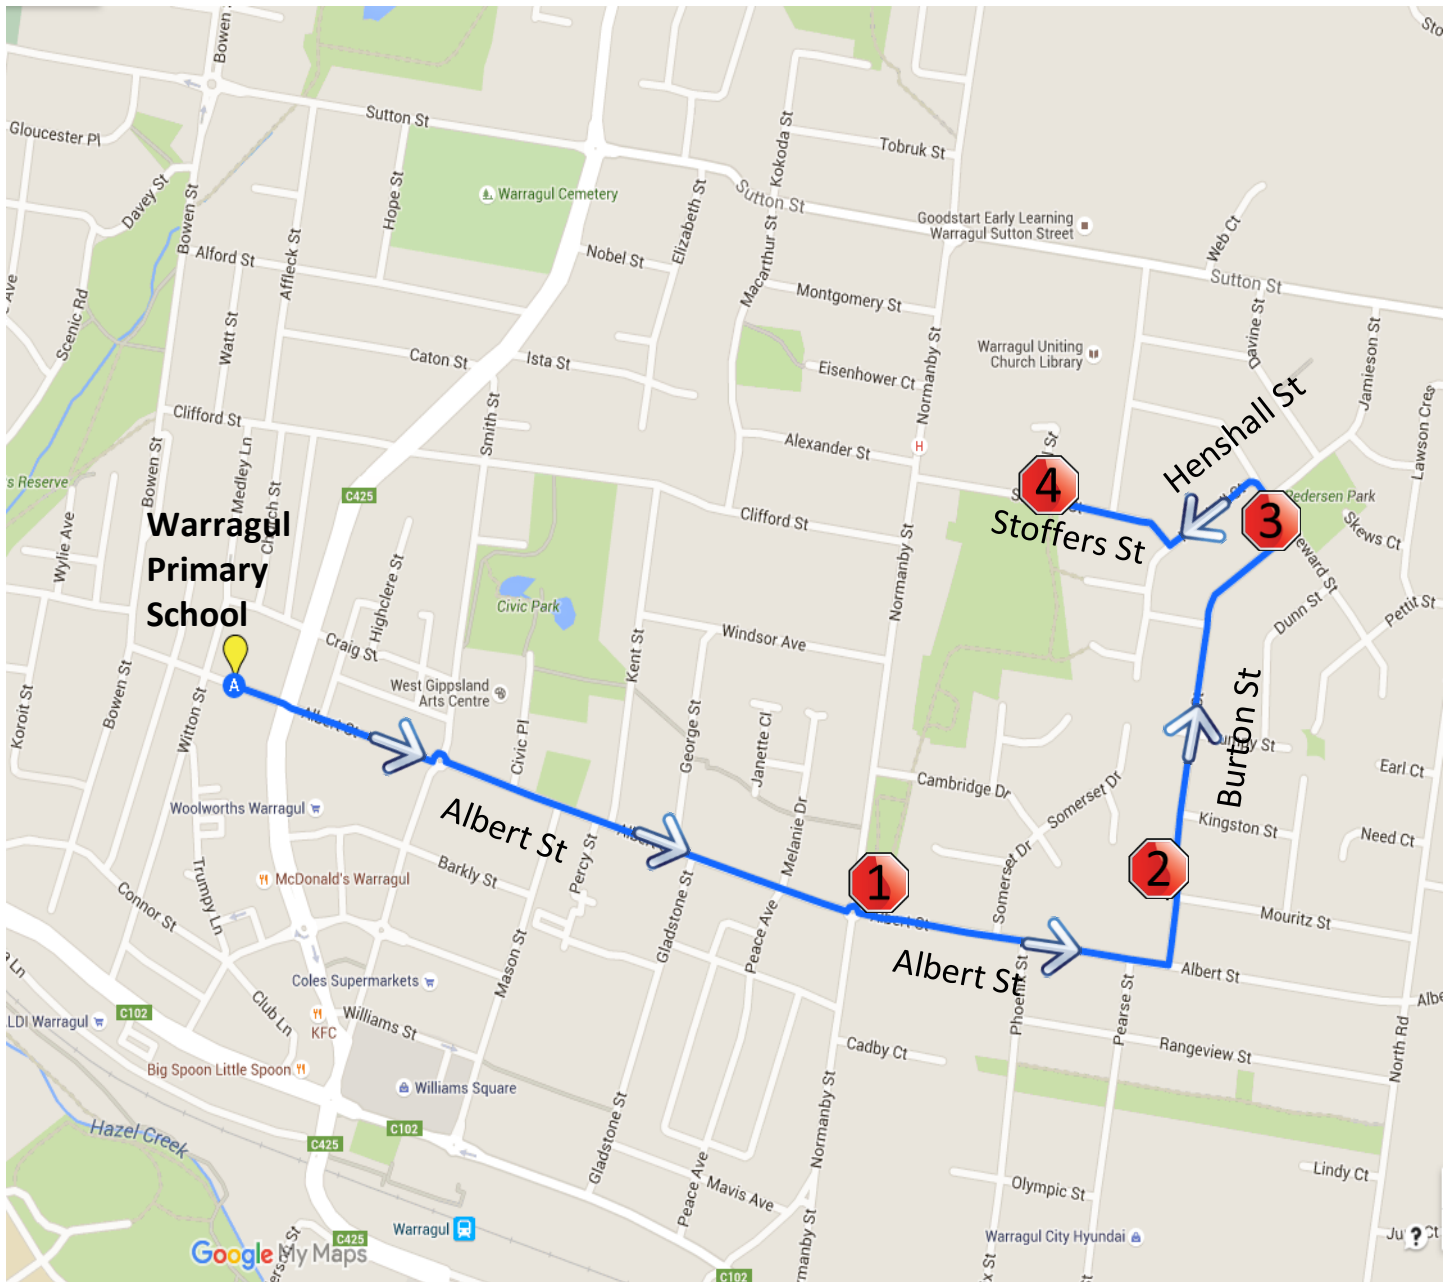

Town Run #1 – Morning Route

Warragul East – Warragul Primary School

Stop	Description	Time
1	Corner of Albert St & Normanby St	8:30
2	Corner of Burton St & Mouritz St	8:32
3	Corner of Burton St & Stewart St	8:35
4	Corner of Stoffers St & Stoll St	8:38
	Warragul Primary School	8:43

Town Run #1 – Afternoon Route

Warragul Primary School – Warragul East

Stop	Description	Time
	Warragul Primary School	3:30
1	Corner of Albert St & Normanby St	3:35
2	Corner of Burton St & Mouritz St	3:37
3	Corner of Burton St & Stewart St	3:40
4	Corner of Stoffers St & Stoll St	3:43