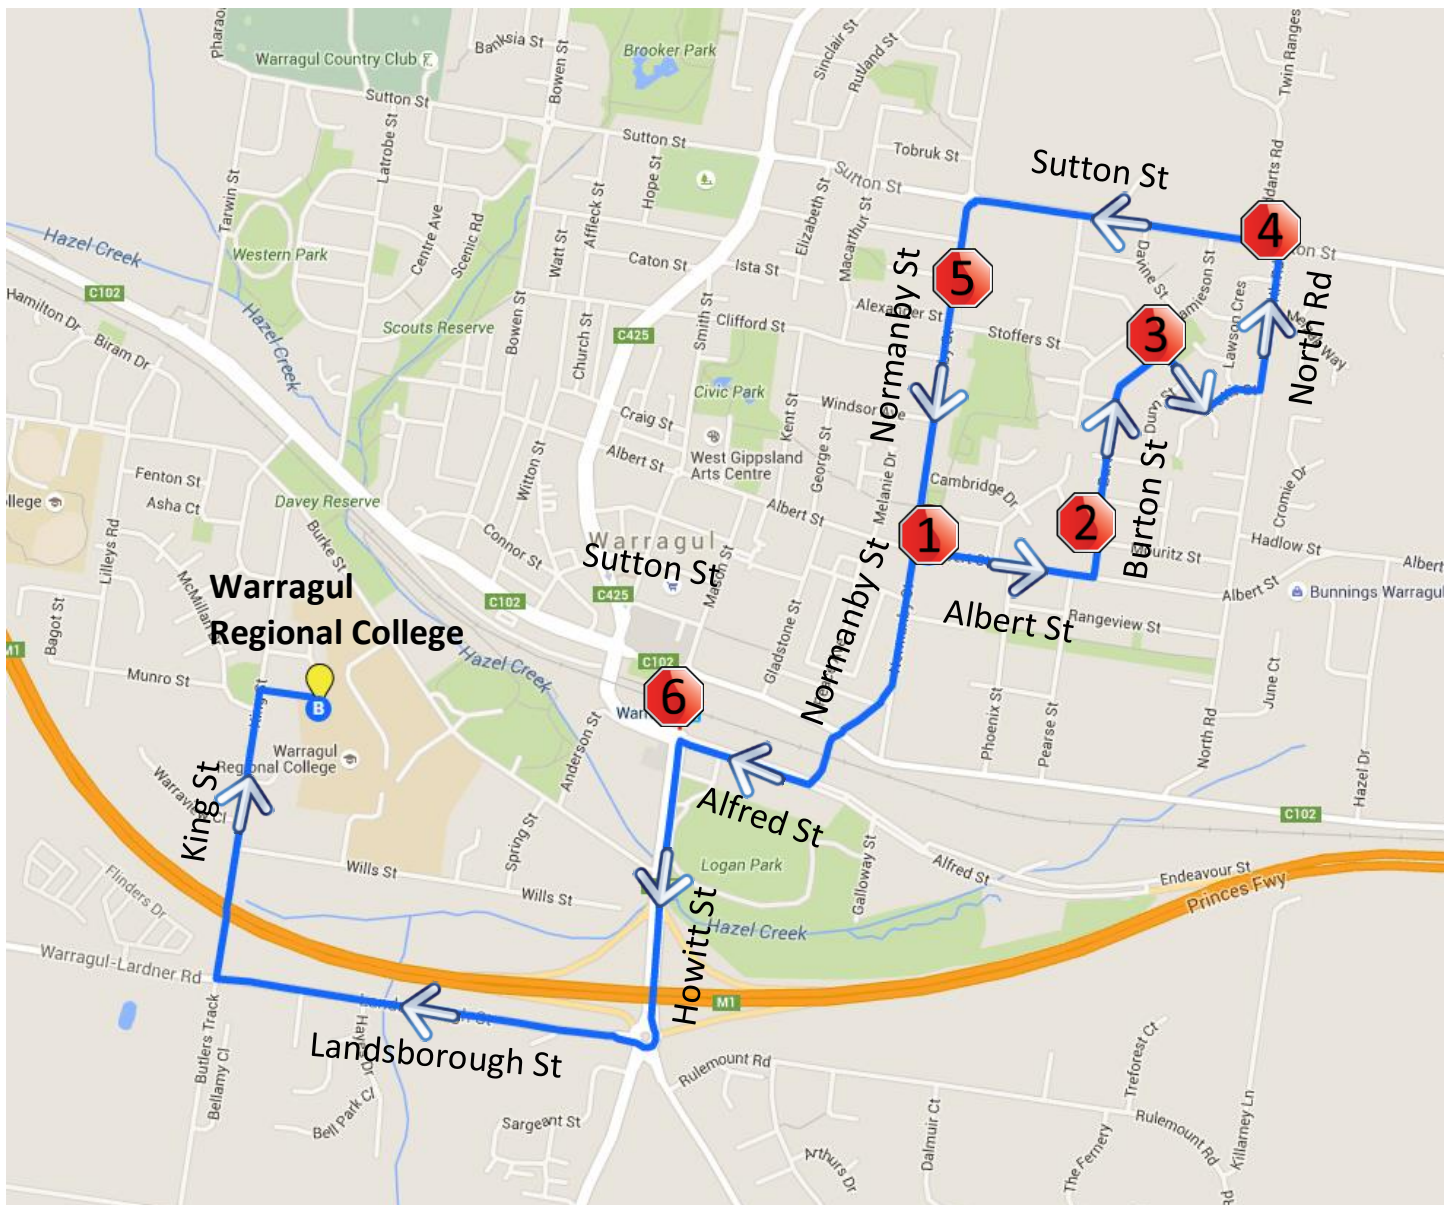

# Town Run #8 – Morning Route

Warragul East – Warragul Regional College

Stop	Description	Time
1	Corner of Albert St & Normanby St	8:30
2	Burton St (opposite Mouritz St)	8:31
3	Corner of Burton St & Steward St	8:32
4	Corner of North Rd & Sutton St	8:35
5	Corner of Normanby St & Stoffers St	8:37
6	Warragul Station Terminal	8:40
	Warragul Regional College	8:45

# Town Run #8 – Afternoon Route

Warragul Regional College – Warragul East

Stop	Description	Time
	Warragul Regional College	3:30
1	Warragul Station Terminal	3:35
2	Corner of Albert St & Normanby St	3:38
3	Burton St (opposite Mouritz St)	3:39
4	Corner of Burton St & Steward St	3:40
5	Corner of North Rd & Sutton St	3:43
6	Corner of Normanby St & Stoffers St	3:45