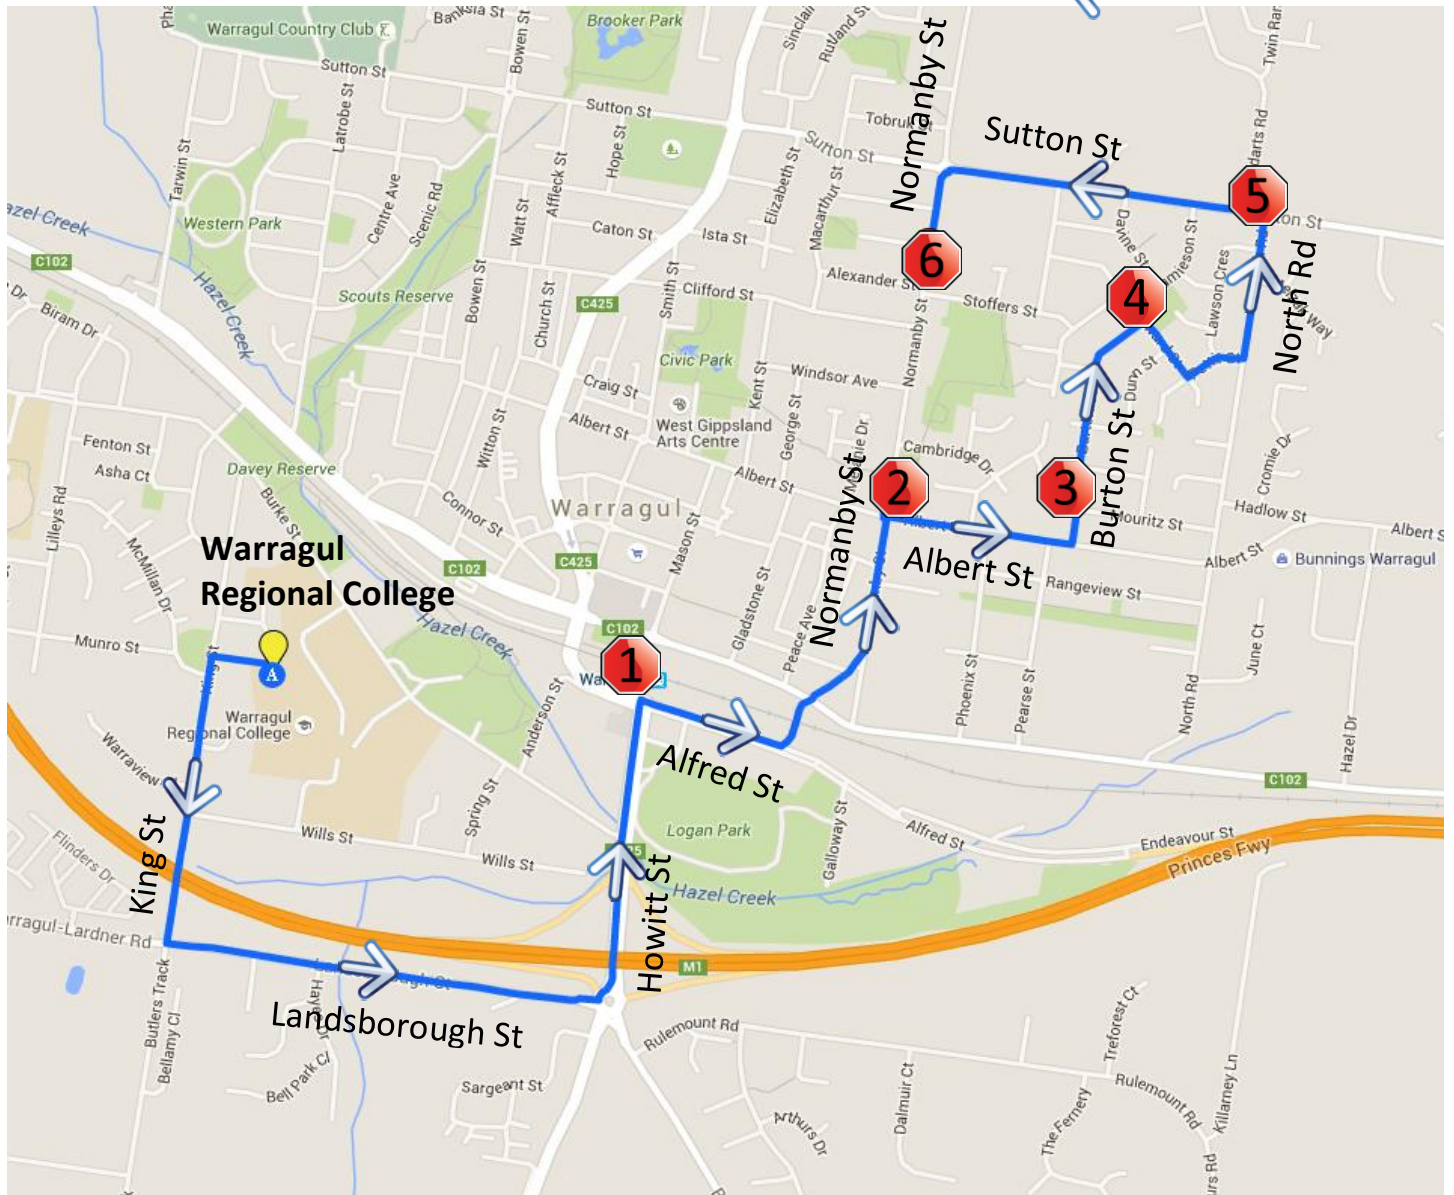

# Town Run #8 – Morning Route

Warragul East – Warragul Regional College

Stop	Description	Time
1	Corner of Albert St & Normanby St	8:30
2	Burton St (opposite Mouritz St)	8:31
3	Corner of Burton St & Steward St	8:32
4	Corner of North Rd & Sutton St	8:35
5	Corner of Normanby St & Stoffers St	8:37
6	Warragul Station Terminal	8:40
	Warragul Regional College	8:45

# Town Run #8 – Afternoon Route

Warragul Regional College – Warragul East

Stop	Description	Time
	Warragul Regional College	3:30
1	Warragul Station Terminal	3:35
2	Corner of Albert St & Normanby St	3:38
3	Burton St (opposite Mouritz St)	3:39
4	Corner of Burton St & Steward St	3:40
5	Corner of North Rd & Sutton St	3:43
6	Corner of Normanby St & Stoffers St	3:45