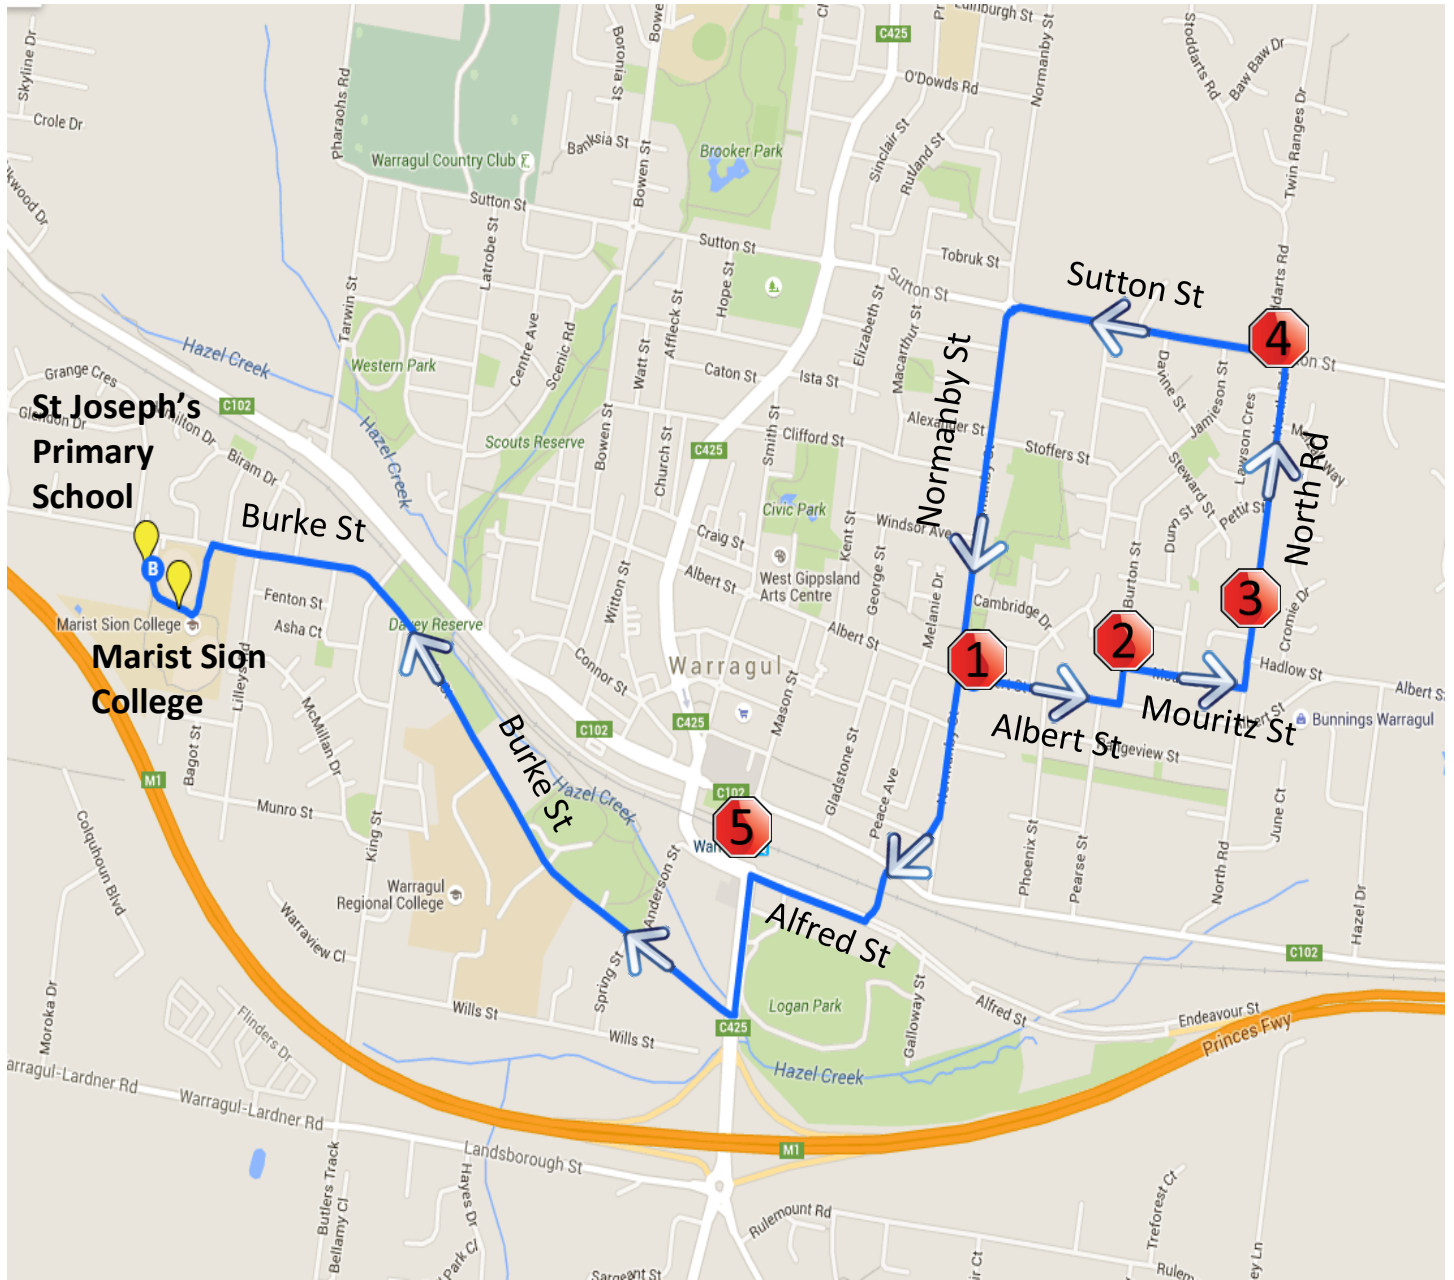

Town Run #7 – Morning Route

Warragul East - Marist Sion College

Stop	Description	Time
1	Corner of Albert St & Normanby St	8:30
2	Burton St (opposite Mouritz St)	8:31
3	71 North Rd	8:32
4	Corner of North Rd & Sutton St	8:34
5	Warragul Station Terminal	8:38
	Marist Sion College	8:44
	St Joesphs Primary School	8:45

Town Run #7 – Afternoon Route

Marist Sion College – Warragul East

Stop	Description	Time
	Marist Sion College	3:30
	St Joesphs Primary School	3:31
1	Warragul Station Terminal	3:37
2	Corner of Albert St & Normanby St	3:40
3	Burton St (opposite Mouritz St)	3:41
4	71 North Rd	3:42
5	Corner of North Rd & Sutton St	3:43