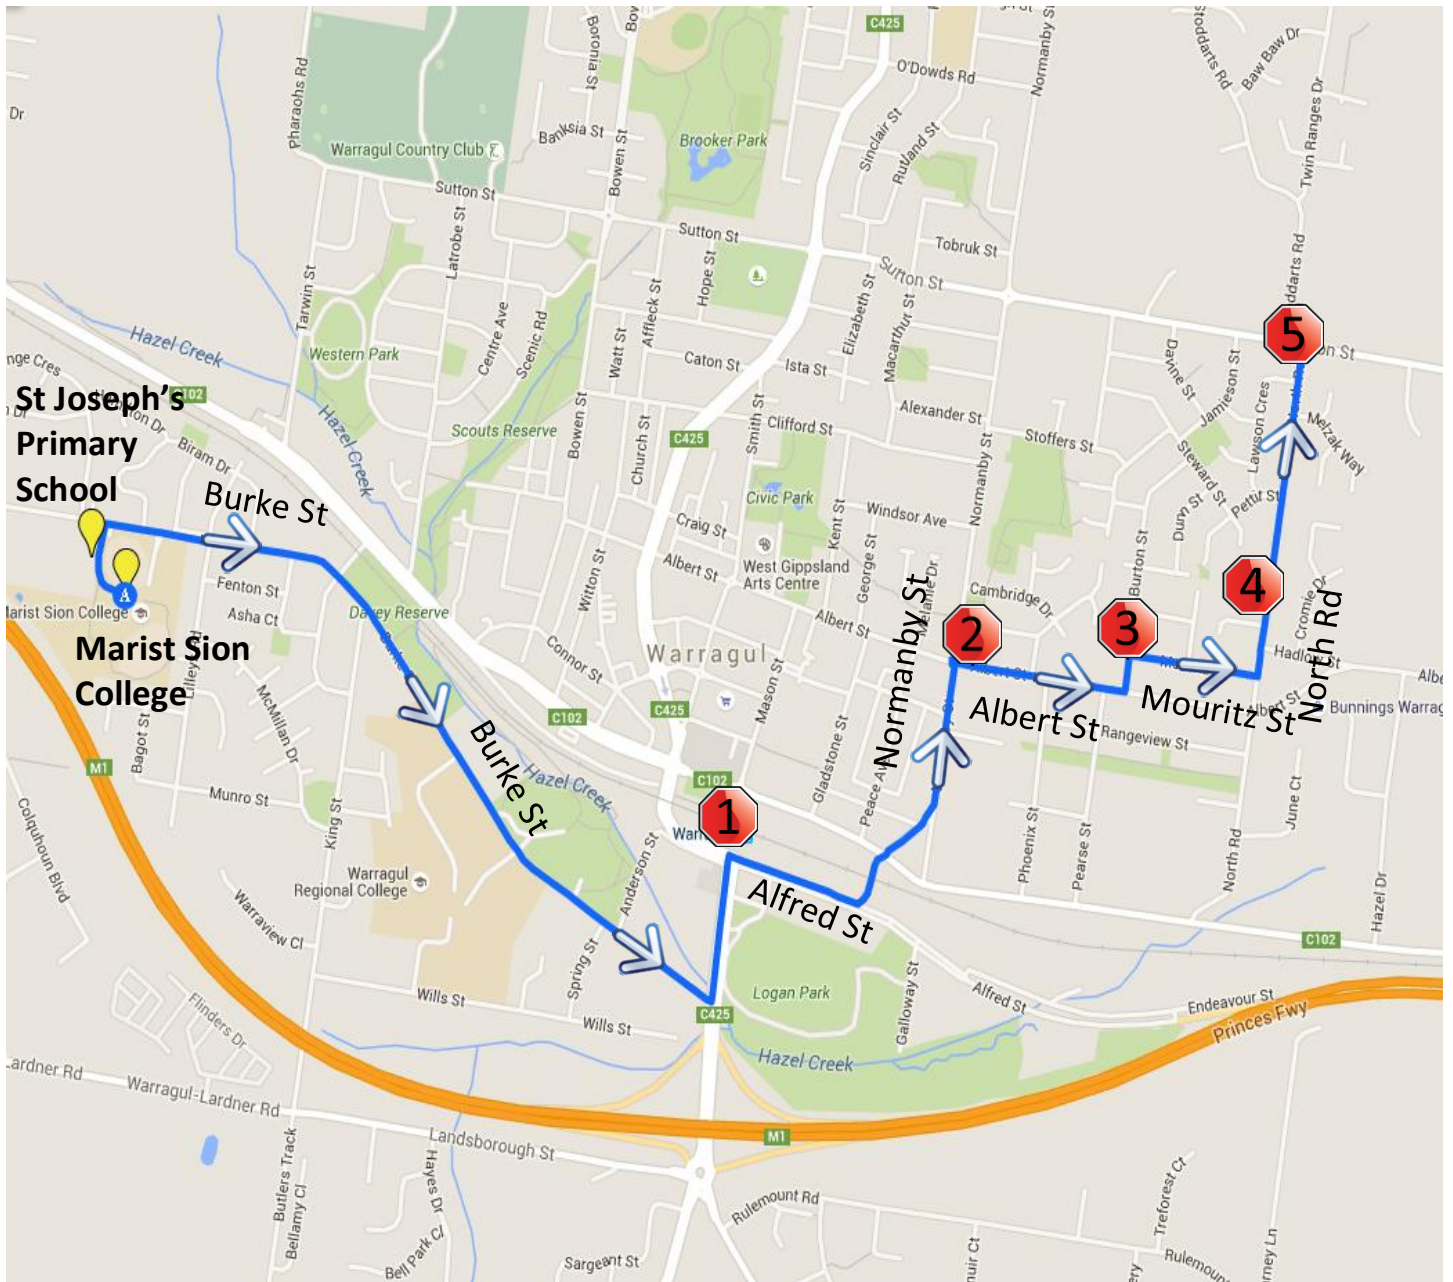

Town Run #7 – Morning Route

Warragul East - Marist Sion College

Stop	Description	Time
1	Corner of Albert St & Normanby St	8:30
2	Burton St (opposite Mouritz St)	8:31
3	71 North Rd	8:32
4	Corner of North Rd & Sutton St	8:34
5	Warragul Station Terminal	8:38
	Marist Sion College	8:44
	St Joesphs Primary School	8:45

Town Run #7 – Afternoon Route

Marist Sion College – Warragul East

Stop	Description	Time
	Marist Sion College	3:30
	St Joesphs Primary School	3:31
1	Warragul Station Terminal	3:37
2	Corner of Albert St & Normanby St	3:40
3	Burton St (opposite Mouritz St)	3:41
4	71 North Rd	3:42
5	Corner of North Rd & Sutton St	3:43