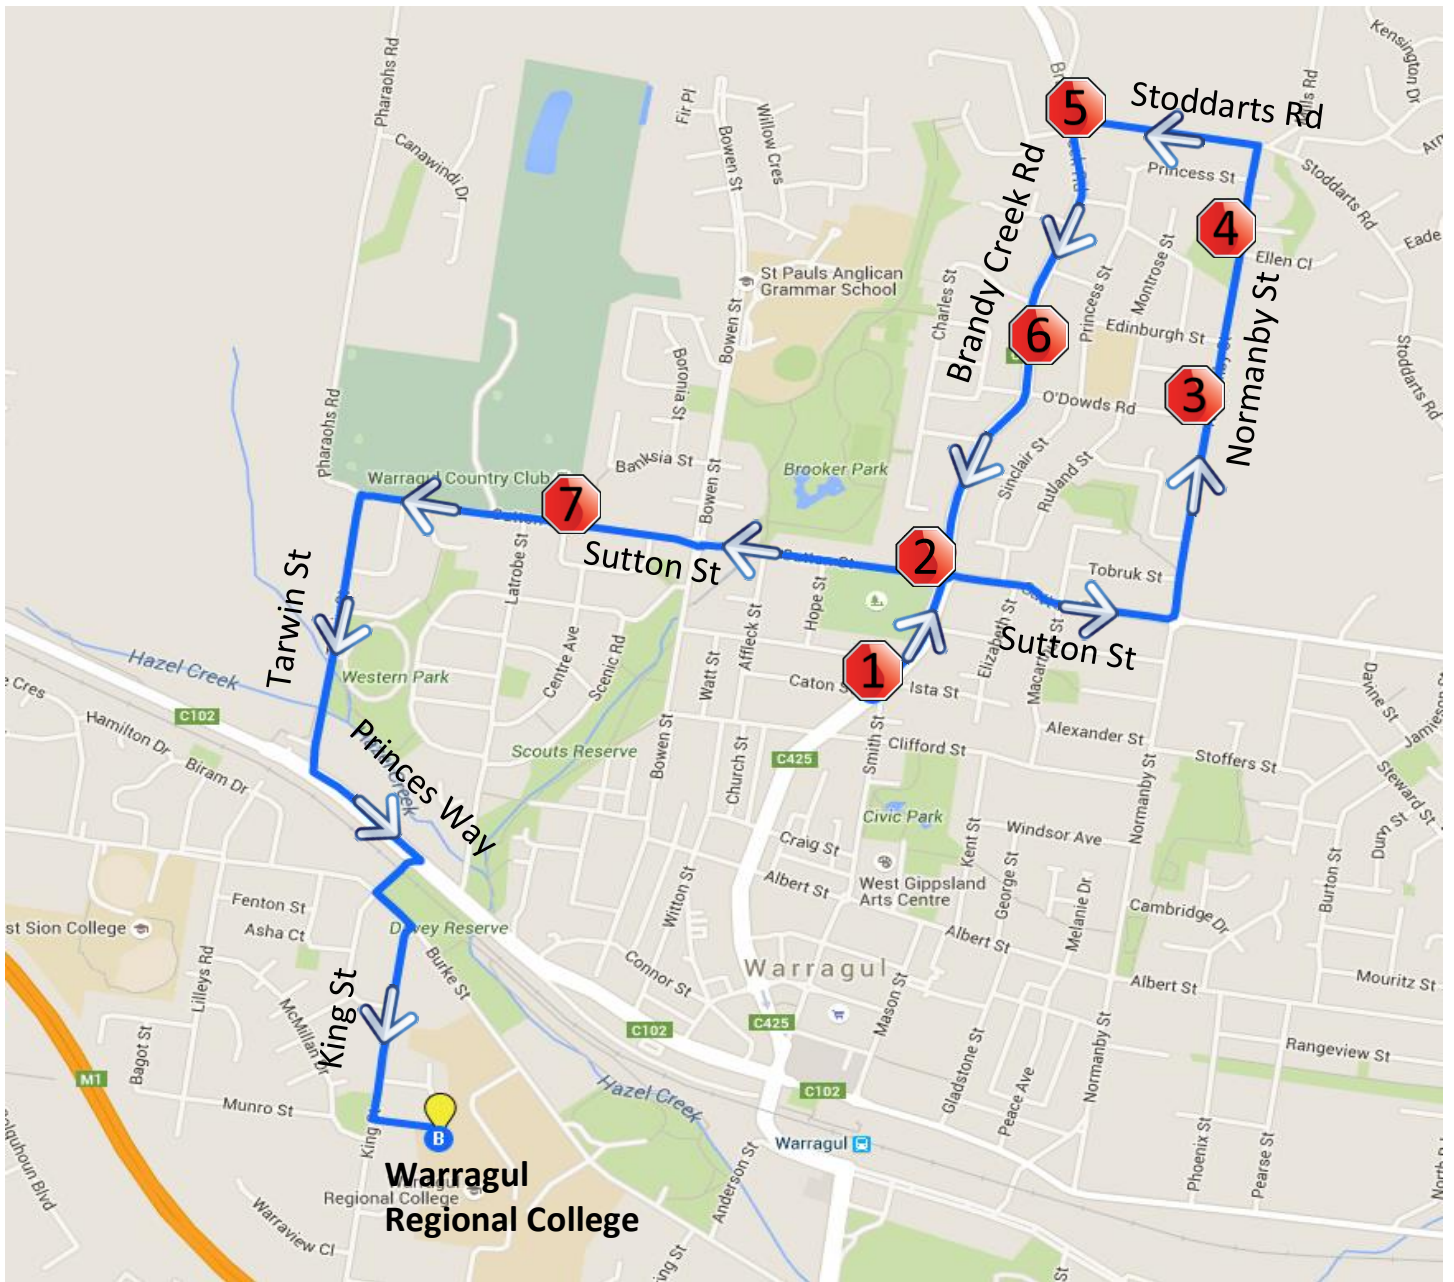

Town Run #6 – Morning Route

Warragul North – Warragul Regional College

Stop	Description	Time
1	Corner of Victoria St & Caton St	8:30
2	Corner of Victoria & Sutton St	8:31
3	Corner of Normanby ST & O'Dowds Rd	8:34
4	Normanby St (opposite Ellen Cl)	8:35
5	Corner of Brandy Creek Rd & Stoddarts Rd	8:36
6	62 Brandy Creek Rd (opposite Service Station)	8:37
7	Corner of Sutton & Gloucester St	8:40
	Warragul Regional College	8:45

Town Run #6 – Afternoon Route

Warragul Regional College – Warragul North

Stop	Description	Time
	Warragul Regional College	3:25
1	Corner of Victoria St & Caton St	3:30
2	Corner of Victoria & Sutton St	3:31
3	Corner of Normanby ST & O'Dowds Rd	3:34
4	Normanby St (opposite Ellen Cl)	3:35
5	Corner of Brandy Creek Rd & Stoddarts Rd	3:36
6	62 Brandy Creek Rd (opposite Service Station)	3:37
7	Corner of Sutton & Gloucester St	3:40