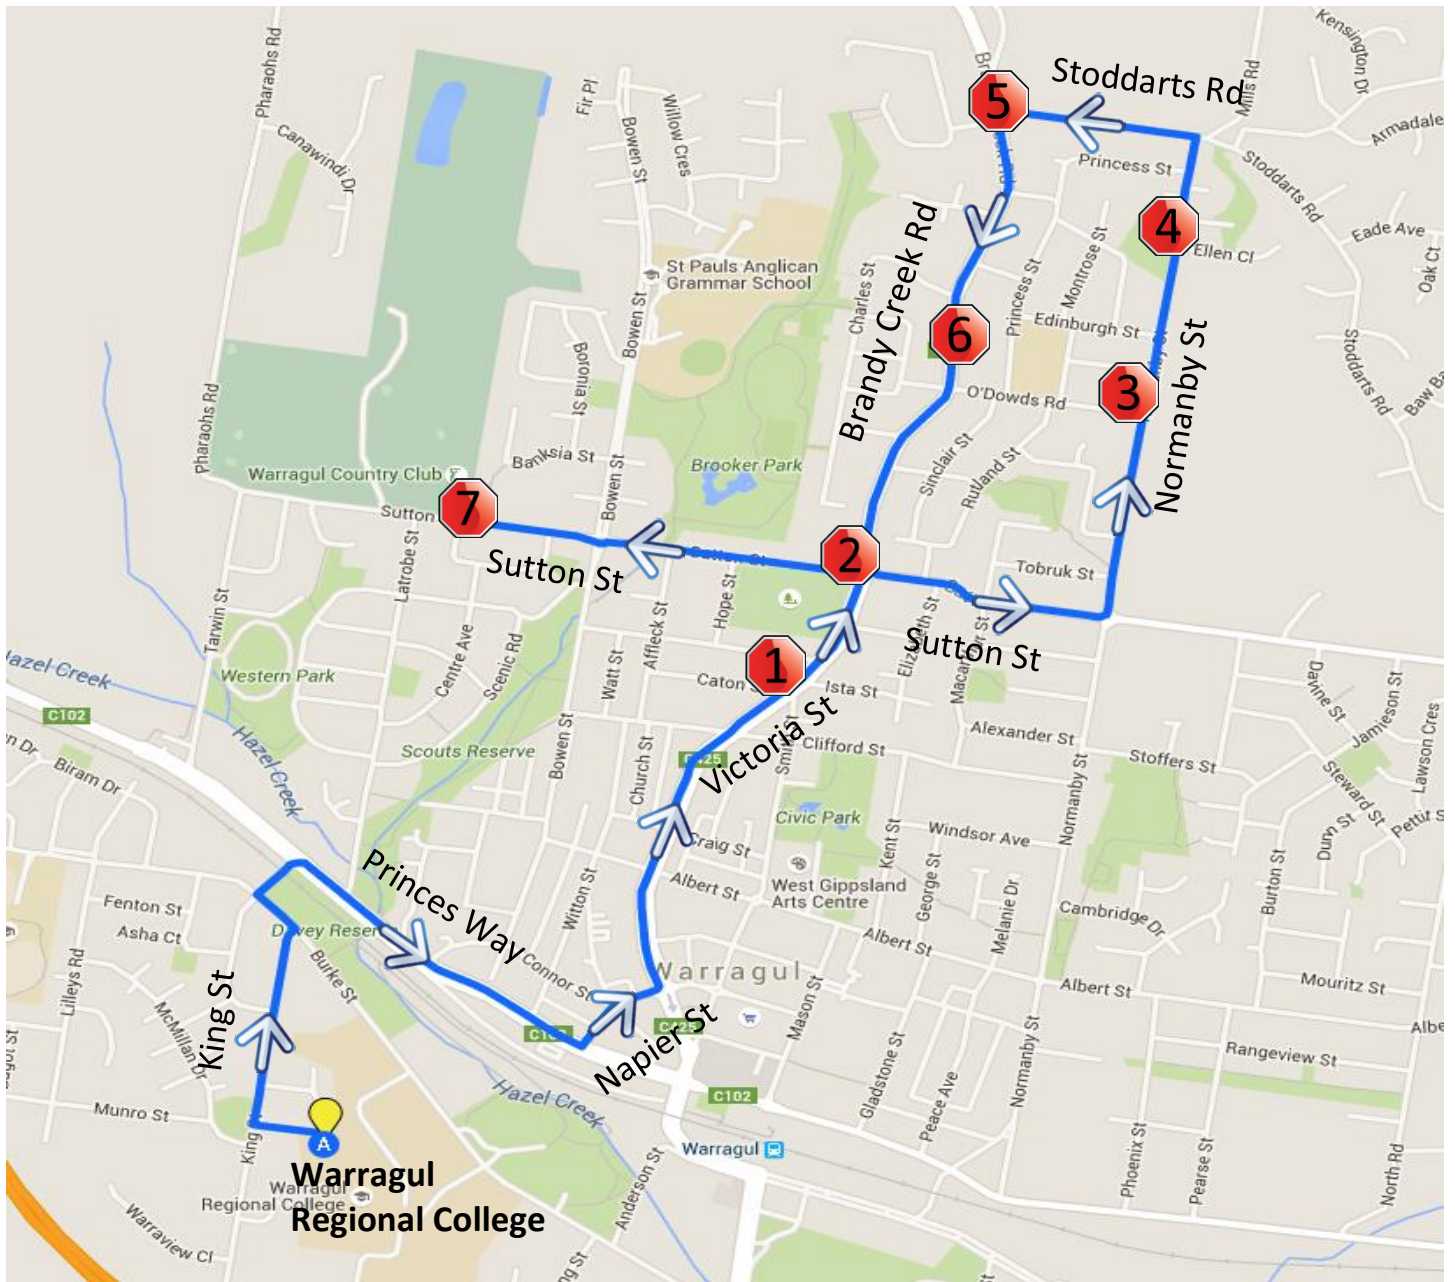

Town Run #6 – Morning Route

Warragul North – Warragul Regional College

Stop	Description	Time
1	Corner of Victoria St & Caton St	8:30
2	Corner of Victoria & Sutton St	8:31
3	Corner of Normanby ST & O'Dowds Rd	8:34
4	Normanby St (opposite Ellen Cl)	8:35
5	Corner of Brandy Creek Rd & Stoddarts Rd	8:36
6	62 Brandy Creek Rd (opposite Service Station)	8:37
7	Corner of Sutton & Gloucester St	8:40
	Warragul Regional College	8:45

Town Run #6 – Afternoon Route

Warragul Regional College – Warragul North

Stop	Description	Time
	Warragul Regional College	3:25
1	Corner of Victoria St & Caton St	3:30
2	Corner of Victoria & Sutton St	3:31
3	Corner of Normanby ST & O'Dowds Rd	3:34
4	Normanby St (opposite Ellen Cl)	3:35
5	Corner of Brandy Creek Rd & Stoddarts Rd	3:36
6	62 Brandy Creek Rd (opposite Service Station)	3:37
7	Corner of Sutton & Gloucester St	3:40