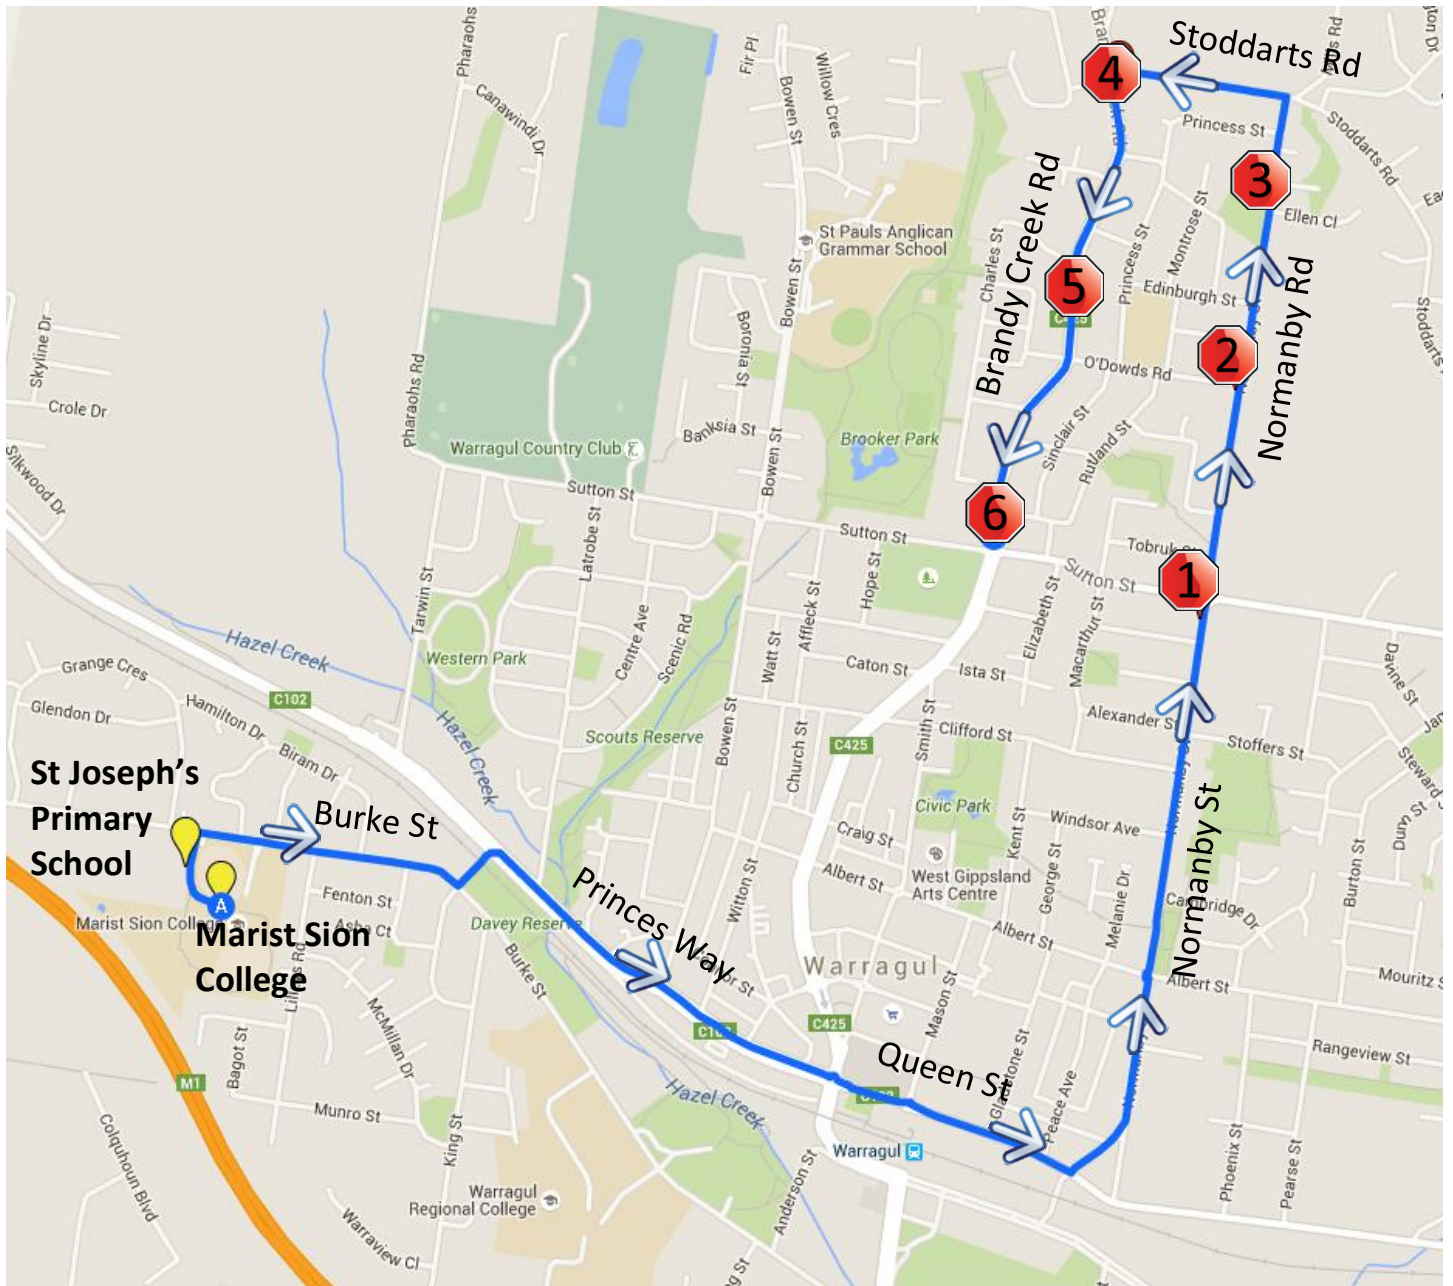

# Town Run #4 – Morning Route

Warragul North - Marist Sion College

Stop	Description	Time
1	Corner of Normanby & Sutton St	8:30
2	Corner of Normanby & O'Dowds Rd	8:31
3	Normanby St (opposite Ellen Cl)	8:32
4	Corner of Brandy Creek & Stoddarts Rd	8:33
5	Brandy Creek Rd (opposite service station)	8:34
6	4 Brandy Creek Rd	8:35
	Marist Sion College	8:43
	St Joesphs Primary School	8:44

# Town Run #4 – Afternoon Route

Marist Sion College – Warragul North

Stop	Description	Time
	Marist Sion College	3:30
	St Joesphs Primary School	3:31
1	Corner of Normanby & Sutton St	3:39
2	Corner of Normanby & O'Dowds Rd	3:40
3	Normanby St (opposite Ellen Cl)	3:41
4	Corner of Brandy Creek & Stoddarts Rd	3:42
5	Brandy Creek Rd (opposite service station)	3:43
6	4 Brandy Creek Rd	3:44