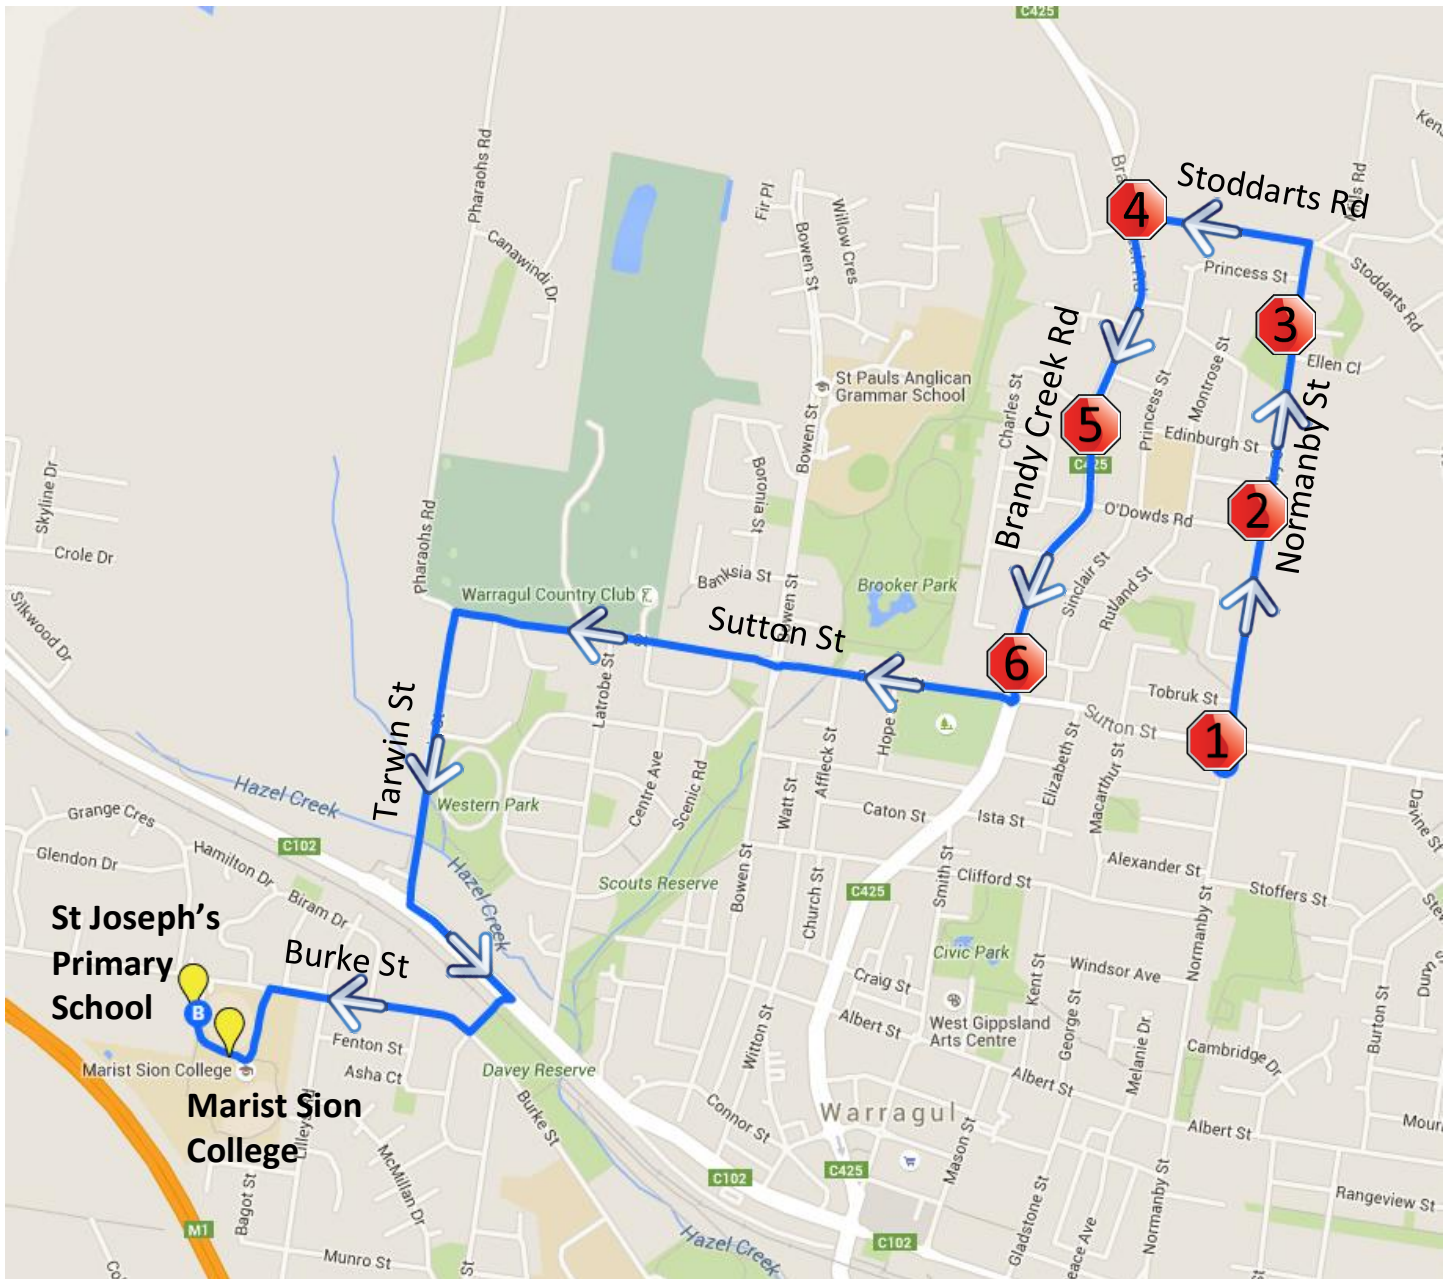

# Town Run #4 – Morning Route

Warragul North - Marist Sion College

Stop	Description	Time
1	Corner of Normanby & Sutton St	8:30
2	Corner of Normanby & O'Dowds Rd	8:31
3	Normanby St (opposite Ellen Cl)	8:32
4	Corner of Brandy Creek & Stoddarts Rd	8:33
5	Brandy Creek Rd (opposite service station)	8:34
6	4 Brandy Creek Rd	8:35
	Marist Sion College	8:43
	St Joesphs Primary School	8:44

# Town Run #4 – Afternoon Route

Marist Sion College – Warragul North

Stop	Description	Time
	Marist Sion College	3:30
	St Joesphs Primary School	3:31
1	Corner of Normanby & Sutton St	3:39
2	Corner of Normanby & O'Dowds Rd	3:40
3	Normanby St (opposite Ellen Cl)	3:41
4	Corner of Brandy Creek & Stoddarts Rd	3:42
5	Brandy Creek Rd (opposite service station)	3:43
6	4 Brandy Creek Rd	3:44